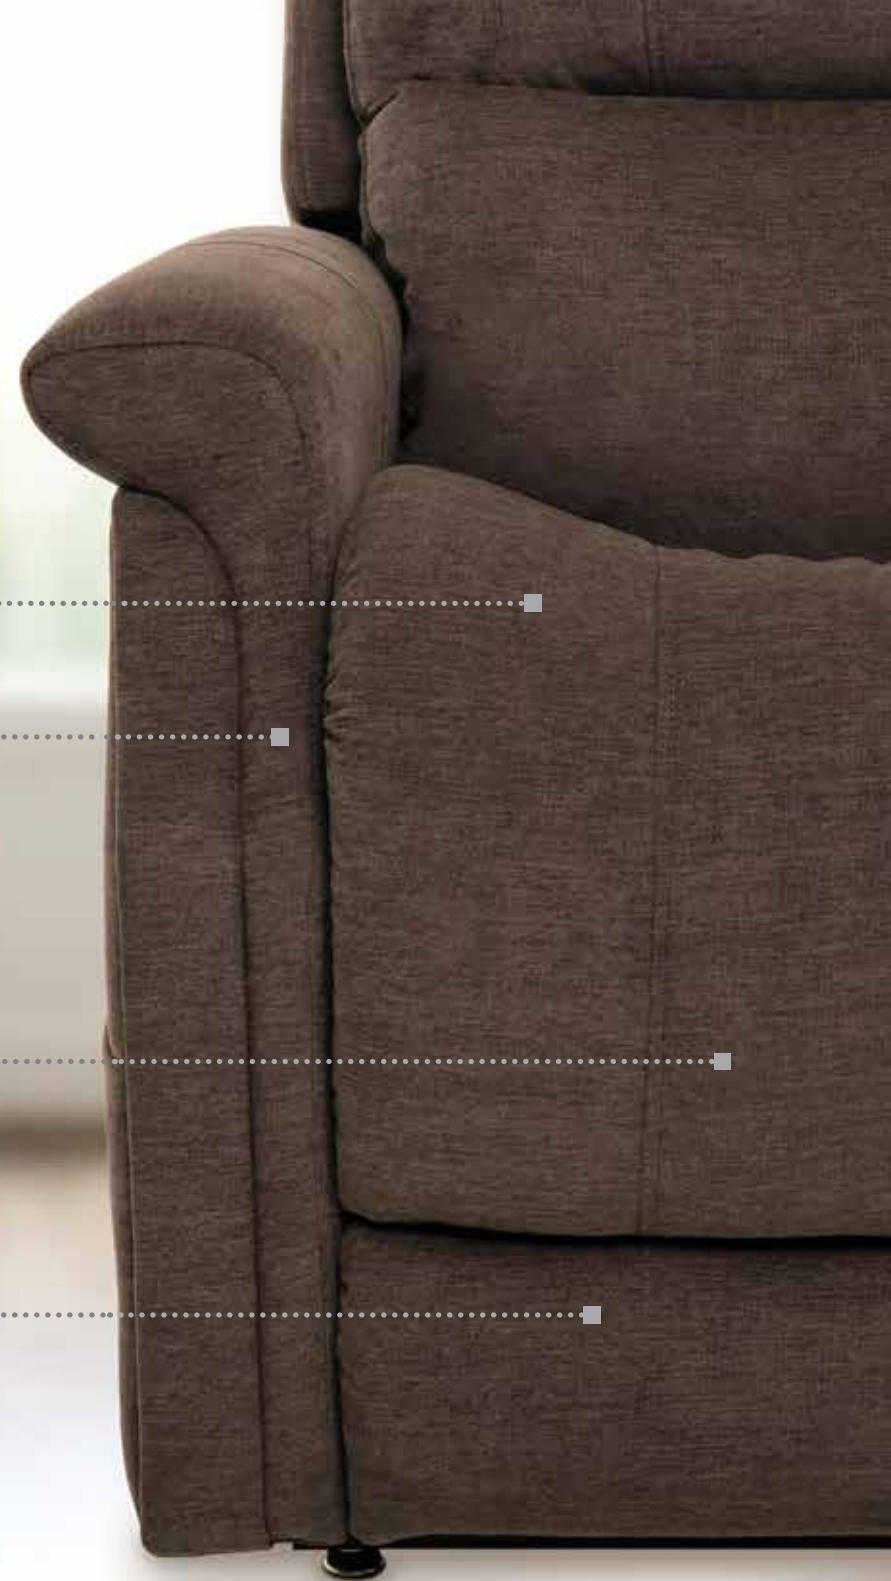

SEAT CUSHION |

Ample padding offers maximum support and cushioning.

FABRIC |

Soft, comfortable, luxurious fabrics are durable as they are stylish. Tested to commercial standards, guaranteed to last.

LITHIUM BATTERY BACKUP |

Ensures chair is operational when power goes out.

COLOR-COATED MOTOR CONNECTIONS WITH LOCKING CLASP |

Durable connectors ensure smooth and secure operation.