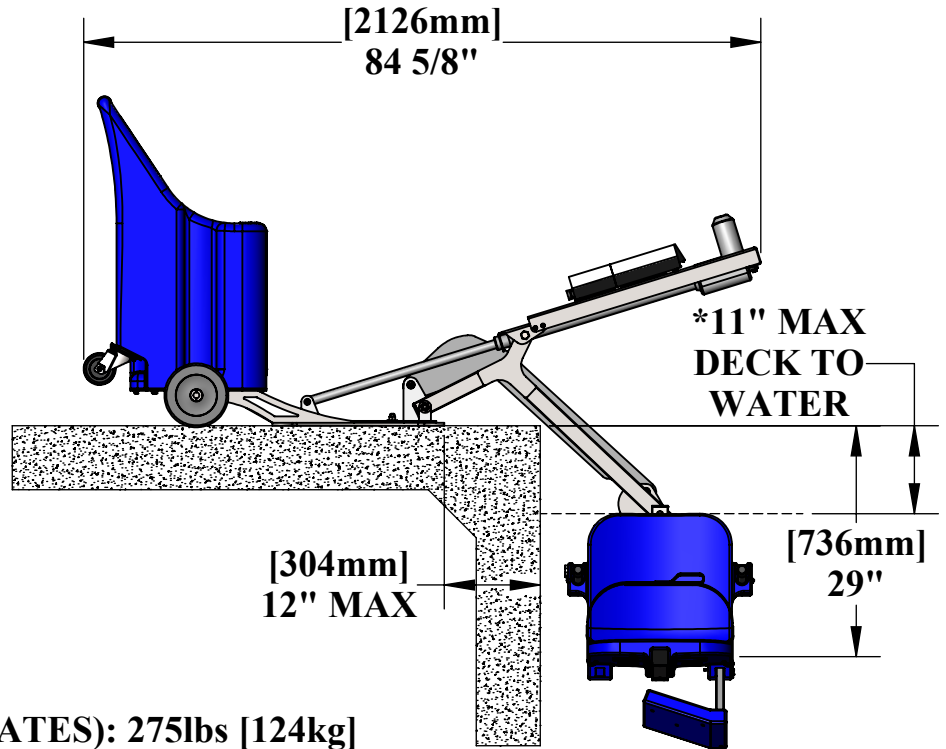

PORTABLE PRO POOL-AT LIFT

US PATENT NO'S: [7,249,386 B2] [D507,769 S]

MEASUREMENT TAKEN WITH THE LIFT AT FULL LOAD

PRODUCT WEIGHT (NO PLATES): 275lbs [124kg]
PRODUCT WEIGHT (WITH PLATES): 975lbs [442kg]
MAX WEIGHT CAPACITY: 350lbs [160kg]
MAX SETBACK: 12"
MAX WATER DRAFT: *11"

9889 GARRYMORE LANE
 MISSOULA, MT 59808
 (406) 549-0769
 FAX (406) 549-2602

NOTE:
 *SPECIFICATIONS ARE SUBJECT TO CHANGE WITHOUT NOTICE

PRODUCT: PORTABLE PRO POOL-AT	
PART #:	F-004PPPB-AT1
SCALE:	1:24
DATE:	1/12/2018
DRAWN BY:	KR
REVISION:	A