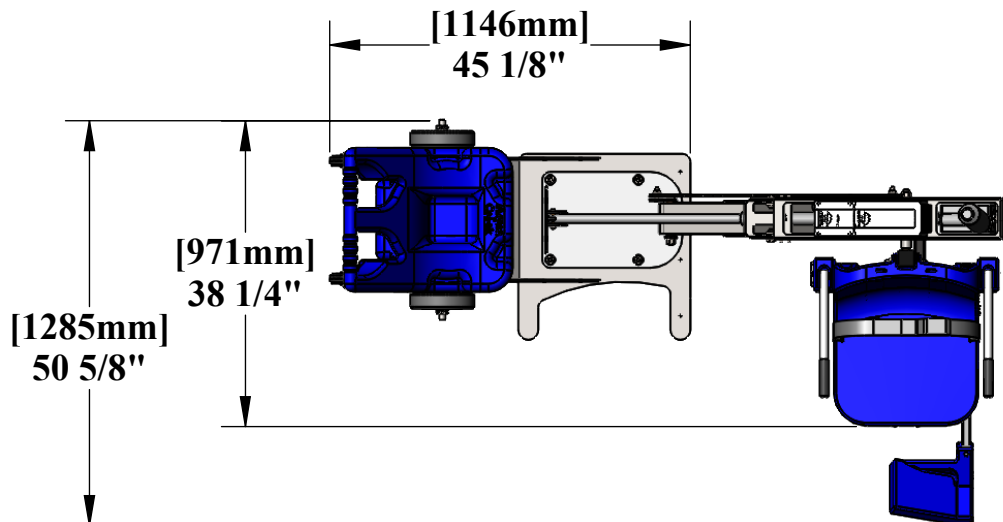

PORTABLE PRO POOL-AT LIFT

US PATENT NO'S: [7,249,386 B2] [D507,769 S]

MEASUREMENT TAKEN WITH THE LIFT AT FULL LOAD

PRODUCT WEIGHT (NO PLATES): 275lbs [124kg]
PRODUCT WEIGHT (WITH PLATES): 975lbs [442kg]
MAX WEIGHT CAPACITY: 350lbs [160kg]
MAX SETBACK: 12"
MAX WATER DRAFT: *11"

9889 GARRYMORE LANE
 MISSOULA, MT 59808
 (406) 549-0769
 FAX (406) 549-2602

NOTE:
 *SPECIFICATIONS ARE SUBJECT TO CHANGE WITHOUT NOTICE

PRODUCT: PORTABLE PRO POOL-AT	
PART #:	F-004PPPB-AT1
SCALE:	1:24
DATE:	1/12/2018
DRAWN BY:	KR
REVISION:	A