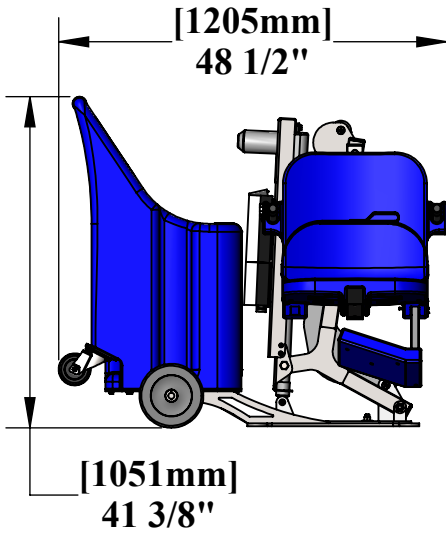

PORTABLE PRO POOL-AT LIFT

US PATENT NO'S: [7,249,386 B2] [D507,769 S]

MEASUREMENT TAKEN WITH THE LIFT AT FULL LOAD

PRODUCT WEIGHT (NO PLATES): 275lbs [124kg]
PRODUCT WEIGHT (WITH PLATES): 975lbs [442kg]
MAX WEIGHT CAPACITY: 350lbs [160kg]
MAX SETBACK: 12"
MAX WATER DRAFT: *11"

9889 GARRYMORE LANE
 MISSOULA, MT 59808
 (406) 549-0769
 FAX (406) 549-2602

NOTE:
 *SPECIFICATIONS ARE SUBJECT TO CHANGE WITHOUT NOTICE

PRODUCT: PORTABLE PRO POOL-AT	
PART #:	F-004PPPB-AT1
SCALE:	1:24
DATE:	1/12/2018
DRAWN BY:	KR
REVISION:	A