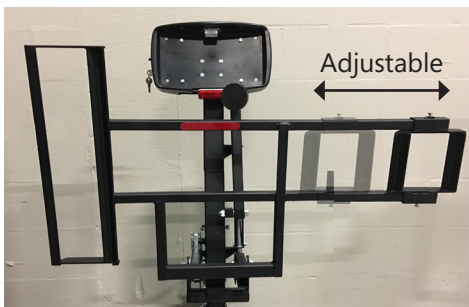

# Universal Micro Scooter Lift AL015

Ideal for compact three or four wheel scooters and fits many smaller vehicles. With adjustable cradles to accommodate a variety of wheelbases, the AL015 now matches 3-times as many scooters.

## Features & Benefits

- Adjustable 3 wheel cradle accommodates wheelbases 26" to 36"
- Adjustable 4 wheel cradle\* accommodates wheelbases 26" to 36"
- Lightweight, profile platform with unobtrusive, contemporary design to maximize visibility
- Fully automatic hold-down foot with rear wheel cradle
- Class I hitch (or higher) capable

Specifications	AL015 / AL015 with 4 wheel cradle
Accommodates	Micro scooters, 3 wheel or 4 wheel
Platform	22" x 40 platform
Lifting Capacity	150 lbs. (68 kg)
Installed Weight	65 lbs. (29.5 kg) / 70 lbs. (31.75 kg)
Power	Fully powered
Securement	Automatic hold-down foot & rear wheel cradle
Hitch	Class I or greater
Options	Battery pack, Swing-Away, scooter cover, *4 wheel kit
Warranty	3-year transferable