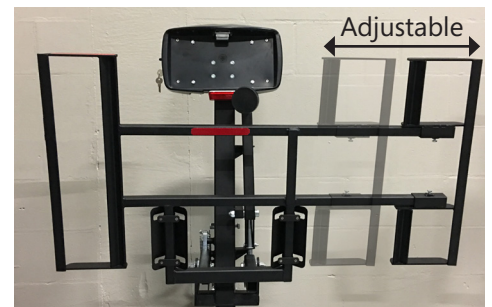

AL015 Micro Lift
with Optional 4 Wheel Cradle Kit

800-833-0478 | www.harmar.com