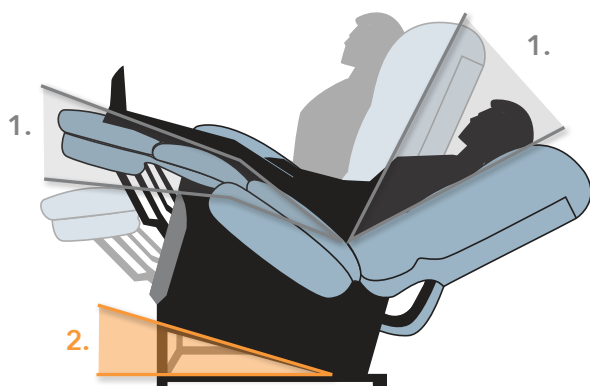

INTRODUCING!

TWILIGHT Patented Seating Technology

The **ONLY**
3-position chair that
can lift your feet
above your heart!

Motor #1
Controls the movement of both the backrest and footrest.

Motor #2
Activates Twilight technology, a tilting movement that provides a weightless experience.