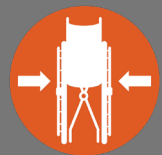

WORLD'S LIGHTEST HEAVY DUTY WHEELCHAIR!

NEW

Feather™ CHAIR HD

Where heavy duty meets light weight.

The Feather Chair HD boasts a 22" or 24" wide seat, 350 lbs. or 450 lbs. capacity and weighs only 22 lbs., **Pop off the wheels**, and it weighs only 15 lbs.! Swing-away footrests and anti-tippers offer comfort and safety. The **back folds down** for extra added convenience during storage or travel.

FEATURES:

- only 15 lbs without wheels
- 22" or 24" wide seat
- folding frame
- anti-tippers
- optional elevating leg rests

SPECIFICATIONS

Weight Capacity	350 /450 lbs.		
Product Weight	22 / 23 lbs.	Front Wheel Size	8"
Weight Without Wheels	15 /16 lbs.	Rear Wheel Size	24"
Seat Width	22" / 24"	Axle Type	Fixed, Quick Release
Seat Depth	16"	Armrest Options	Full Length
Seat-to-Floor Height	19"	Armrest Height	9"
Overall Width	32"	Back Height	16"
Overall Length	34"	Upholstery Type	Nylon
Overall Height	28"	Upholstery Color	Black w/ Green Trim or Black w/ Silver Trim
Folded Depth	13"	Footrests	Swingaway
Folded Height	28"	Warranty on Frame	Lifetime Limited
Folded Width	15"	Warranty on Wearables	Six Months Limited

Lightweight

Foldable

Locking Brakes

Arrives Assembled